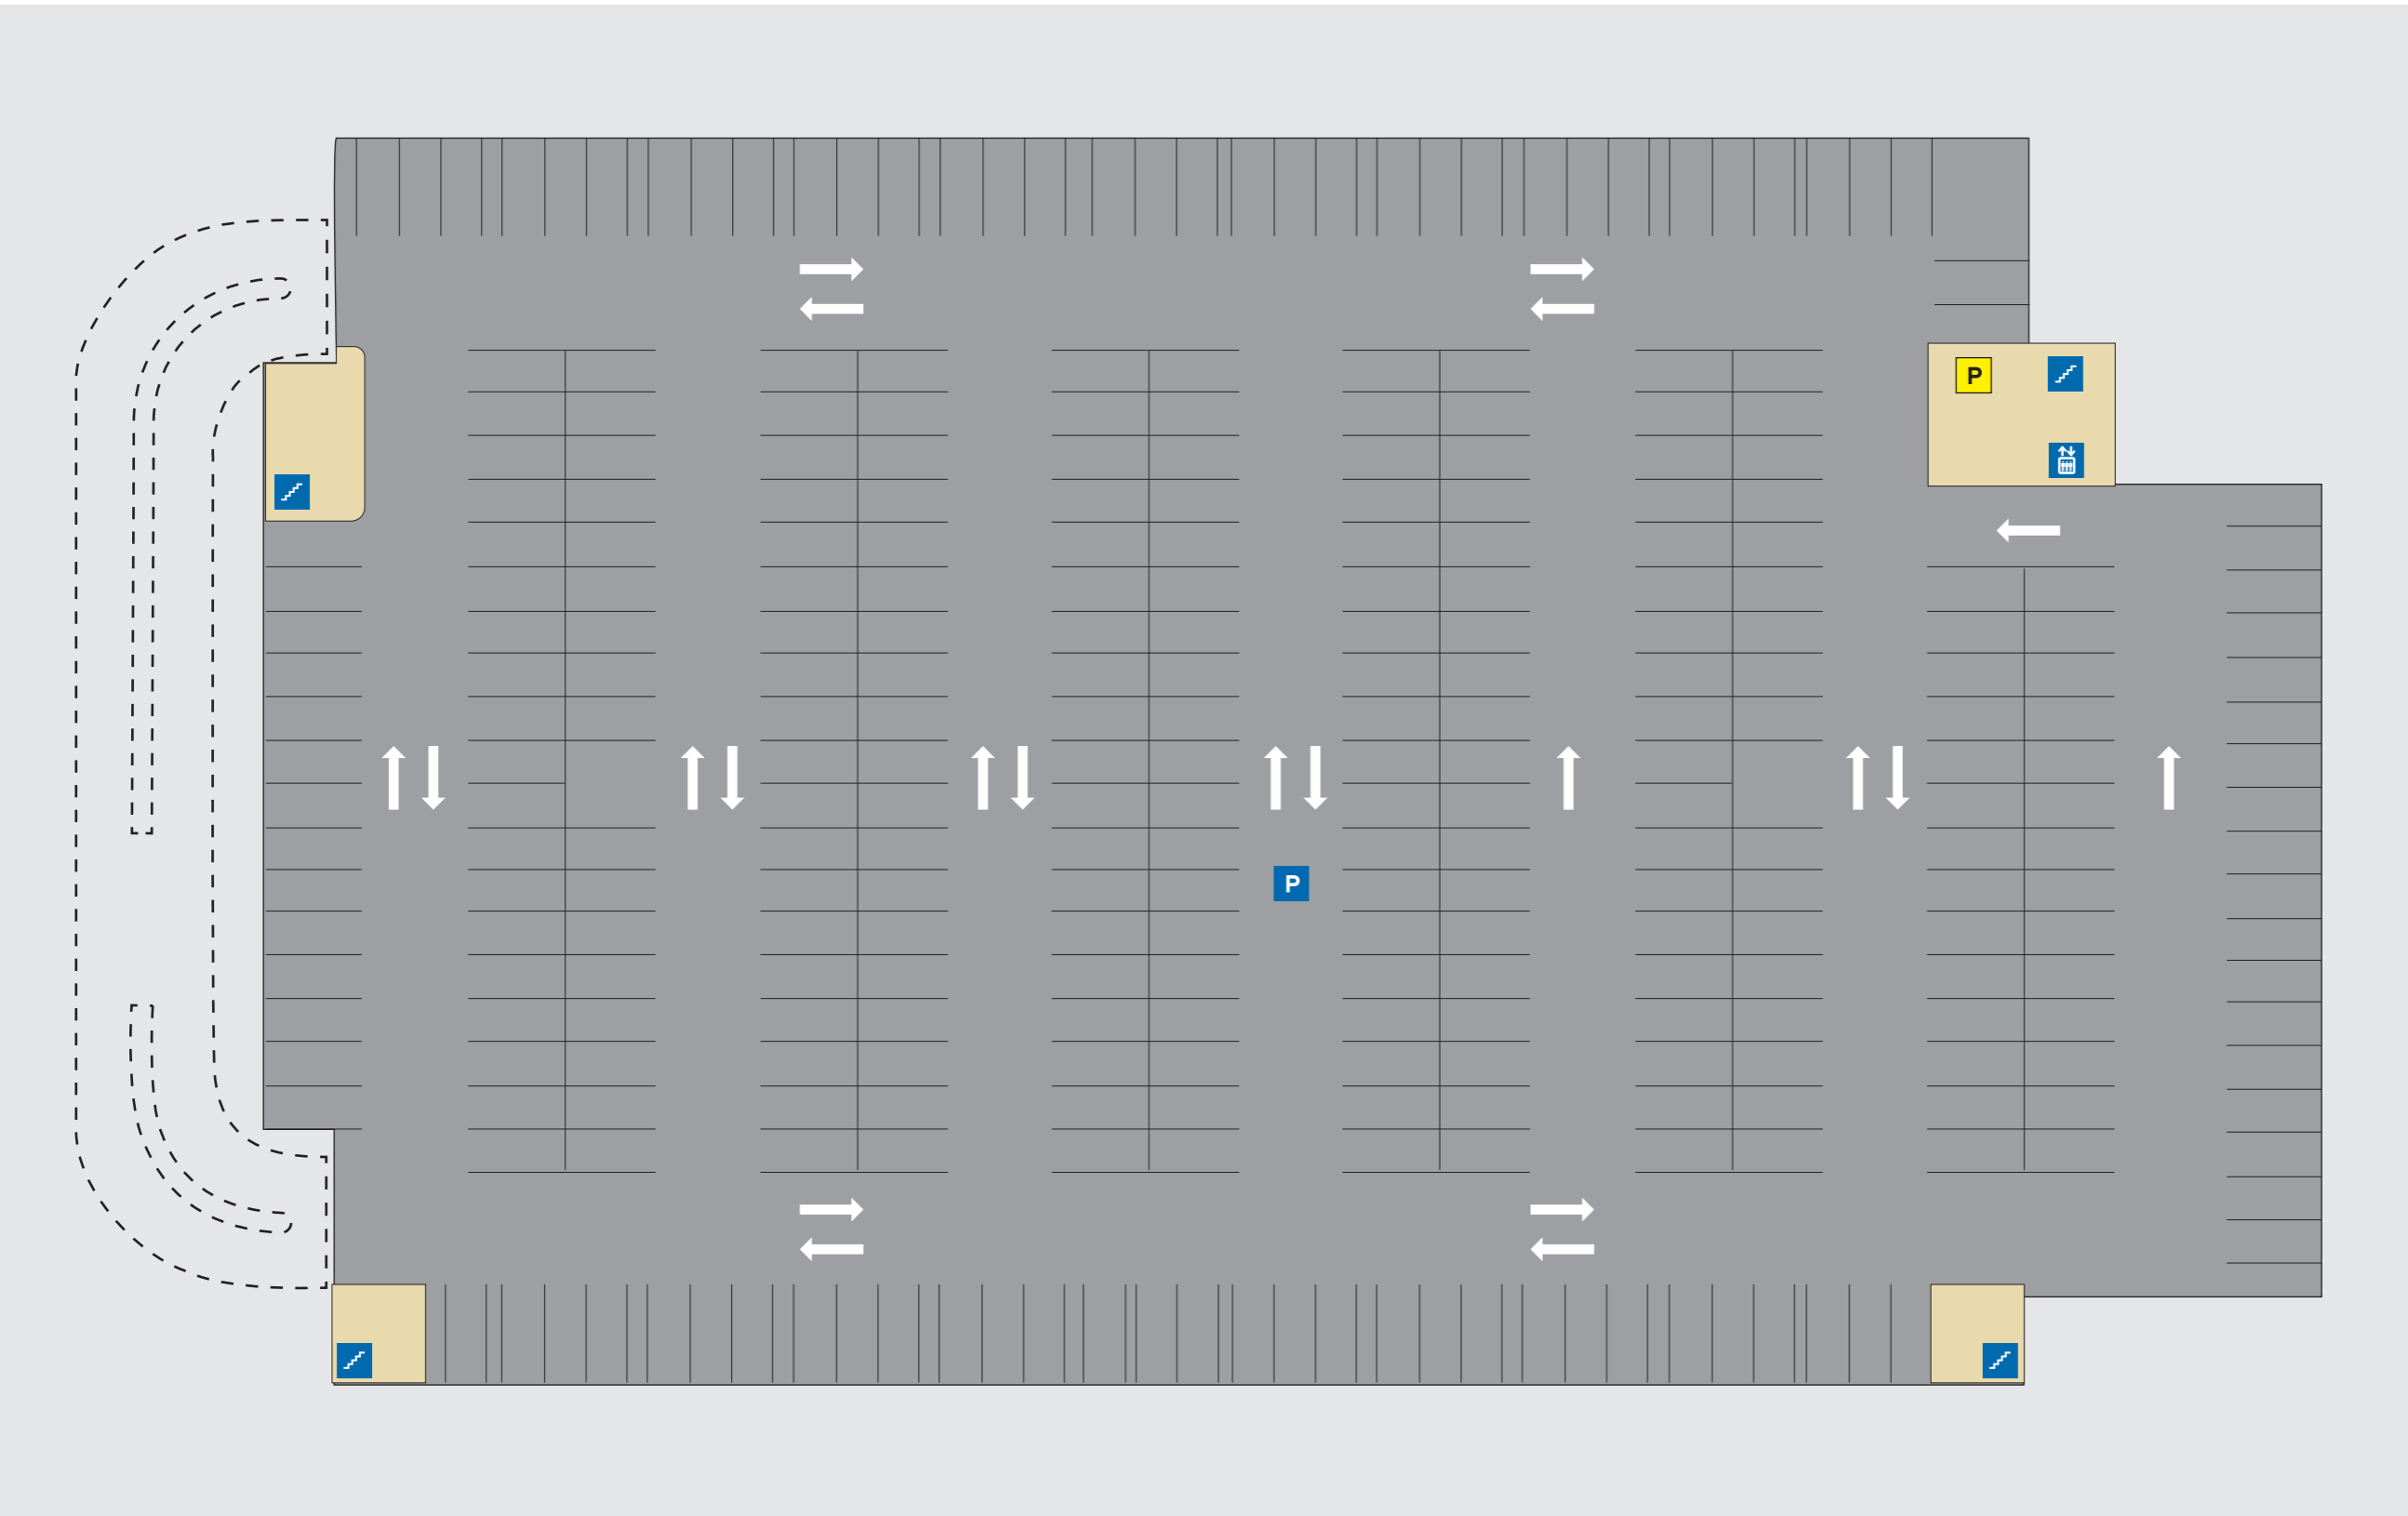

 North Point	 0 20m Scale	Bike Shelter Motorbikes	Lift Stairs	Bus Stand	ACROD Parking Short Term Parking	Transperth Parking SmartParker Machine	Pathways Platforms	Concourse & Ramp Principal Shared Path	Road Non-Accessible Area
-----------------	--------------------	----------------------------	----------------	-----------	-------------------------------------	---	-----------------------	---	-----------------------------