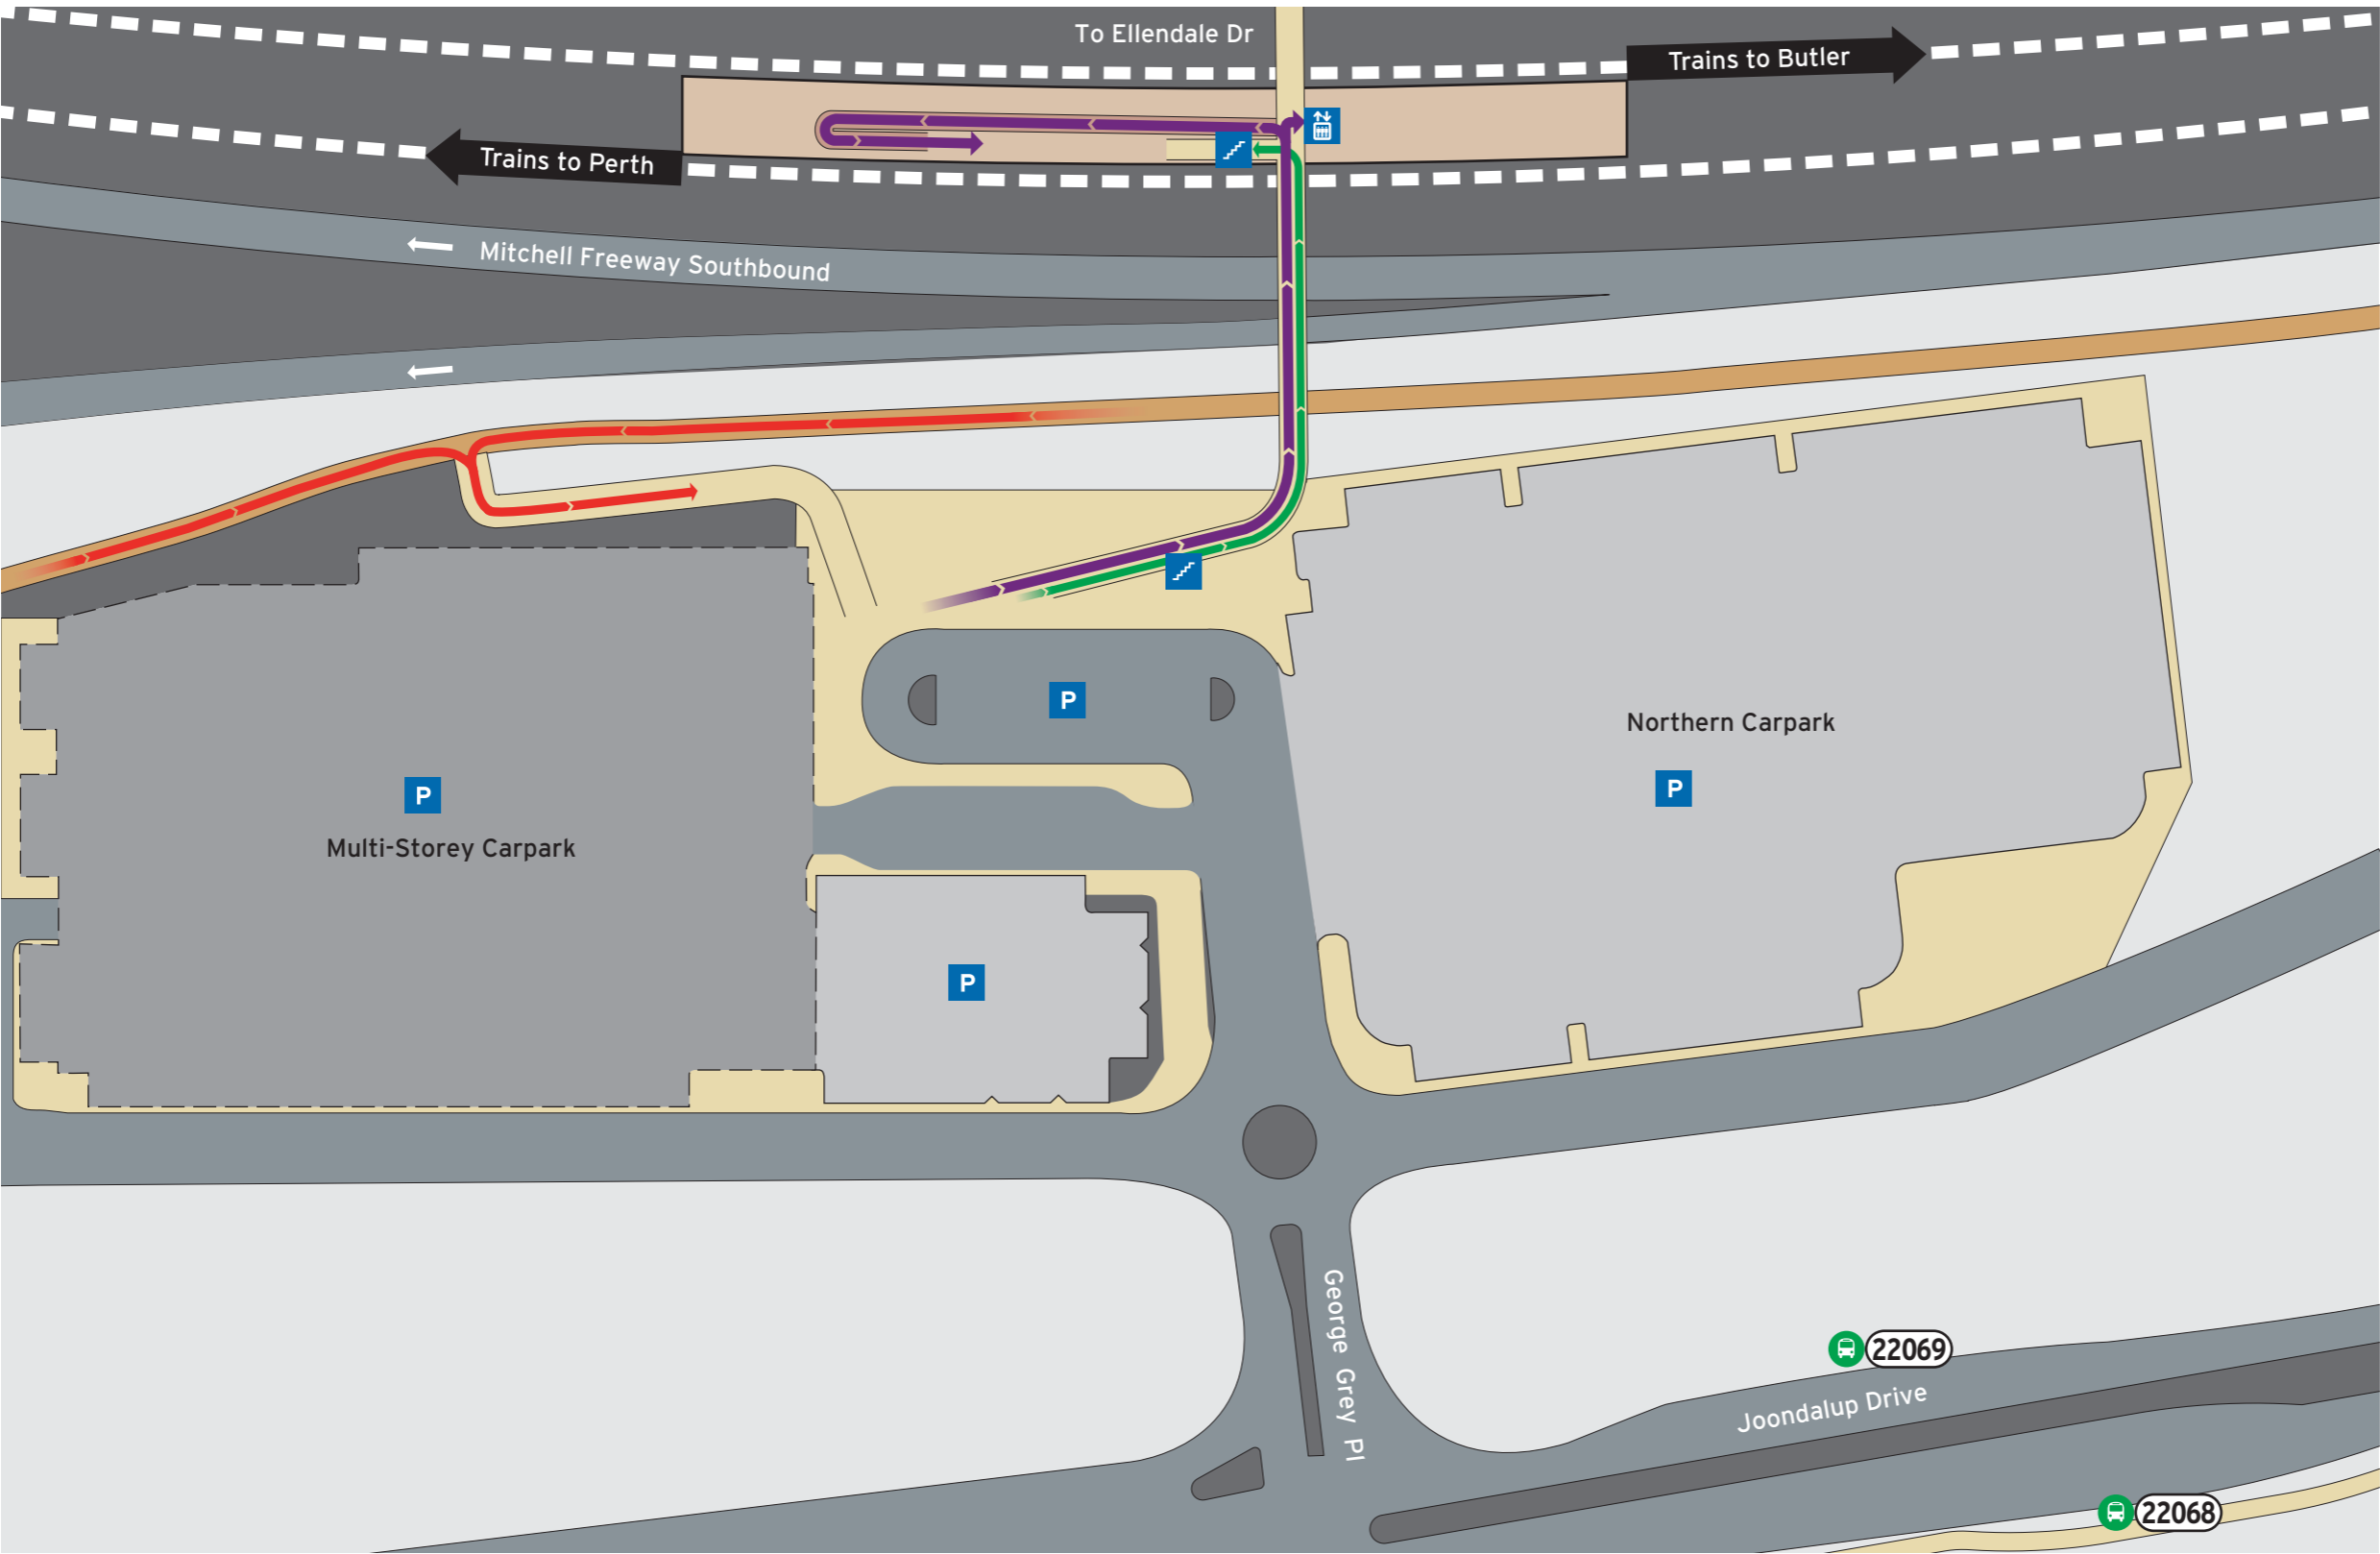

Edgewater Station - Access Map 1 of 3 Current as at 31/08/2021

Bus Stands

Stand	Route
22068	Train Replacement to Perth 904
22069	Train Replacement to Butler 904

Legend

<p>North Point</p>	<p>Scale</p>	All Access	Lift	Transperth Parking	Concourse & Ramp	Non-Accessible Area
		Pedestrian Access	Stairs	Pathways	Principal Shared Path	
		Bicycle Access	Bus Stand	Platforms	Road	

Edgewater Station - Parking Map A 2 of 3 (Ground Level)

Current as at 31/08/2021

P Parking Information

When to pay

Operating Times

Monday-Friday	Fee applies
Saturday	No charge
Sunday or Public Holiday	No charge*

 North Point	 0 20m Scale	Bike Shelter Motorbikes	Lift Stairs	Bus Stand	ACROD Parking Short Term Parking	Transperth Parking SmartParker Machine	Pathways Platforms	Concourse & Ramp Principal Shared Path	Road Non-Accessible Area
-----------------	--------------------	----------------------------	----------------	-----------	-------------------------------------	---	-----------------------	---	-----------------------------

This parking charge applies to all vehicles.

For more information on parking your vehicle visit transperth.wa.gov.au

Legend

North Point |
 0 8m Scale |
 Lift |
 Stairs |
 Transperth Parking |
 SmartParker Machine |
 Pathways